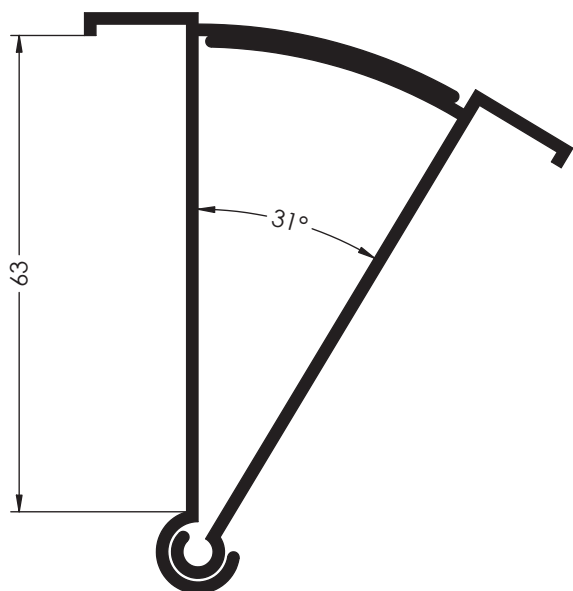

Ref. 6061
PARTELUNAS CRISTAL MONOLITICO

Ref. 3377
ESQUINERO REGULABLE